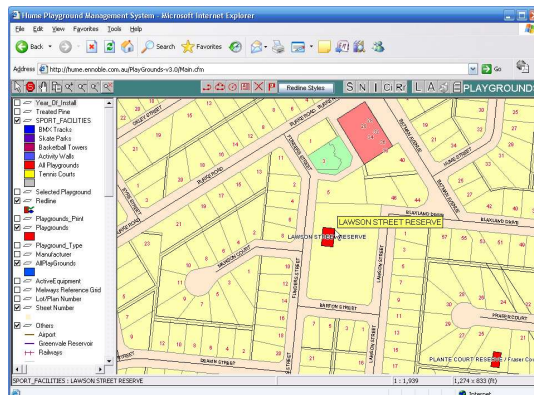

Playground Management Web Module to show data collected on-site