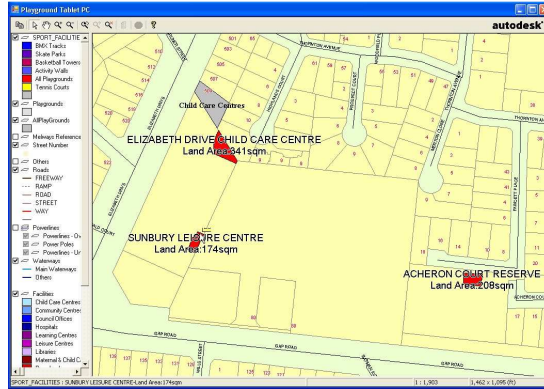

Contact:

**Ennoble Consultancy**

Ph: +613-9500-2489

Email: [info@ennoble.com.au](mailto:info@ennoble.com.au)

Suite 1 / 97 Kooyong Road  
Armadale 3143 Victoria

Australia

GPS device to transfer current longitude and latitude coordinates to tablet PC