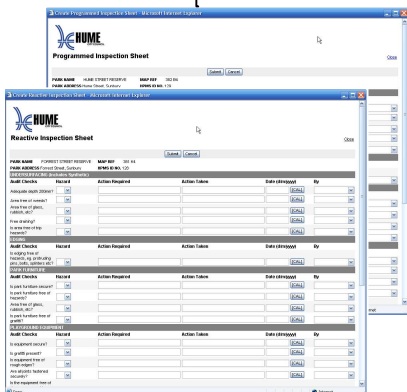

Create inspection sheets through Web Module