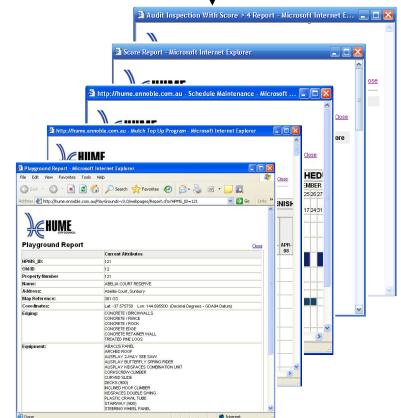

**Mobile Playground Management Module for on-site auditing**

Inspection forms for on-site auditing

Data transferred from tablet PC to USB, then to the database server

**Playground Management Web Module to show data collected on-site**