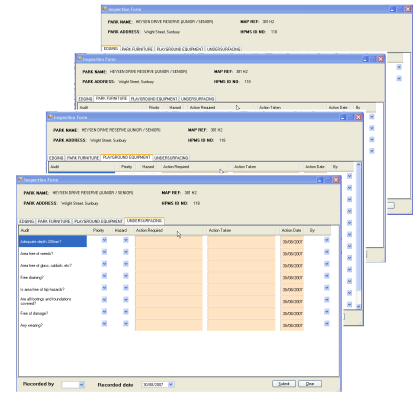

**EC Total Playground Management System** comprises the use of tablet PC for mobile data collection; **GPS (Global Positioning System)**, for real-time position tracking; and the user-friendly interface and inspection forms, to create the next-generation playground management tool that can't be missed.

To view the application sample, feel free to visit the website:  
<http://hume.ennoble.com.au/PlayGrounds-v3.0/Main.cfm>

To run the application, it is required to have Autodesk MapGuide ActiveX Control installed, which can be downloaded at no expense from the website: <http://www.mapguide.com/>

**Mobile Playground Management Module for on-site auditing**

Inspection forms for on-site auditing

Data transferred from tablet PC to USB, then to the database server

**Playground Management Web Module to show data collected on-site**