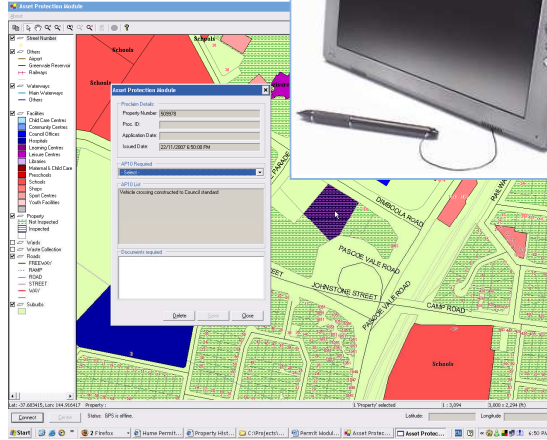

EC Permits Management System comprises the use of mobile PC and **GPS (Global Positioning System)**, and with the user-friendly interface, to achieve accuracy, efficiency and mobility on data collection on the site; and the auto infringement printing features allow more convenient data access, making permits management much easier than ever.

To view the application sample, feel free to visit the website:

<http://hume.ennoble.com.au/permits/>

Functionality:

- Ability to keep track of field staff's location in real-time using **GPS (Global Positioning System)**
- Graphical display of property location on the map
- Automated browser-based infringement printing features
- Production of property history and reports
- Production of charts to show summary of works required for each suburb
- Ability to search properties in various attributes
- Ability to access and analyze data
- Ability to export data to Excel

Mobile Permits Module for on-site auditing

Data transferred from tablet PC to USB, then to the database server

Permits Web Module to show data collected on-site

Automatic generation of road infringement notice

Dashboard summary