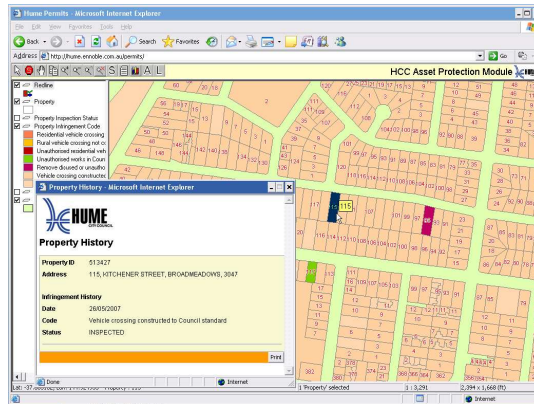

EC Permits Management System comprises the use of mobile PC and **GPS (Global Positioning System)**, and with the user-friendly interface, to achieve accuracy, efficiency and mobility on data collection on the site; and the auto infringement printing features allow more convenient data access, making permits management much easier than ever.

To view the application sample, feel free to visit the website:

<http://hume.ennoble.com.au/permits/>

Functionality:

- Ability to keep track of field staff's location in real-time using **GPS (Global Positioning System)**
- Graphical display of property location on the map
- Automated browser-based infringement printing features
- Production of property history and reports
- Production of charts to show summary of works required for each suburb
- Ability to search properties in various attributes
- Ability to access and analyze data
- Ability to export data to Excel

Mobile Permits Module for on-site auditing

Data transferred from tablet PC to USB, then to the database server

Permits Web Module to show data collected on-site

Automatic generation of road infringement notice

Dashboard summary