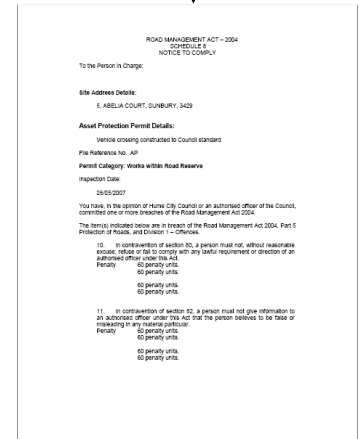

Automatic generation of road infringement notice