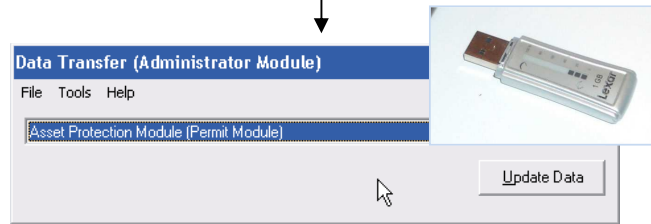

Mobile Permits Module for on-site auditing

Data transferred from tablet PC to USB, then to the database server

Permits Web Module to show data collected on-site

Automatic generation of road infringement notice