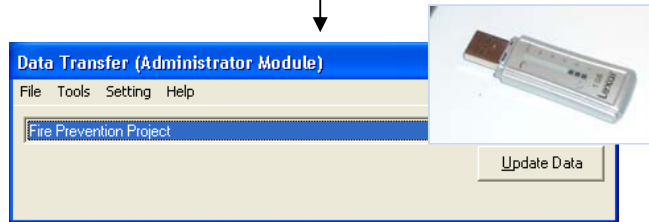

Mobile Fire Prevention Module for on-site auditing

Data transferred from tablet PC to USB, then to the database server