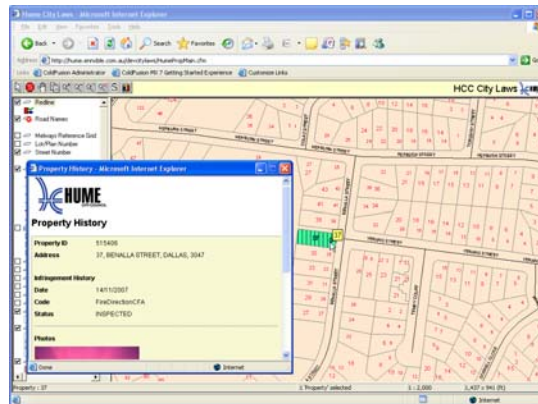

Bluetooth GPS device to transfer current coordinates to tablet PC via Bluetooth

Bluetooth camera to take photos on-site and transfer them to tablet PC via Bluetooth

Mobile Fire Prevention Module for on-site auditing

Data transferred from tablet PC to USB, then to the database server

Fire Prevention Web Module to show data and photos collected on-site

Automatic generation of fire infringement notices

Dashboard summary