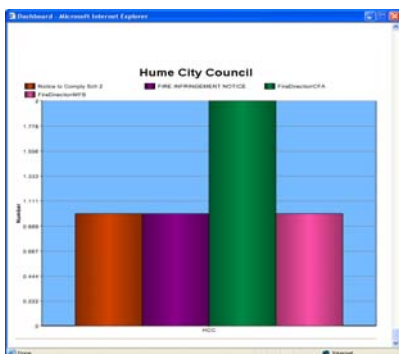

Dashboard summary