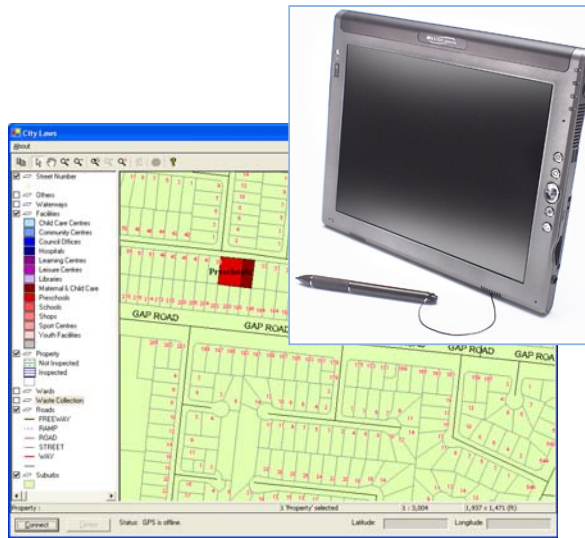

To view the application sample, feel free to visit the website:

<http://hume.ennoble.com.au/devcitylaws/HumePropMain.cfm>

Functionality:

- Graphical display of property location, photos and reports
- Automated browser-based infringement printing features
- Production of property history
- Production of charts to show summary of works required for each suburb
- Ability to search properties in various attributes
- Ability to access and analyze data
- Ability to upload photos from camera to tablet PC via Bluetooth
- Ability to export data to Excel files

Bluetooth camera to take photos on-site and transfer them to tablet PC via Bluetooth

Mobile Fire Prevention Module for on-site auditing

Data transferred from tablet PC to USB, then to the database server